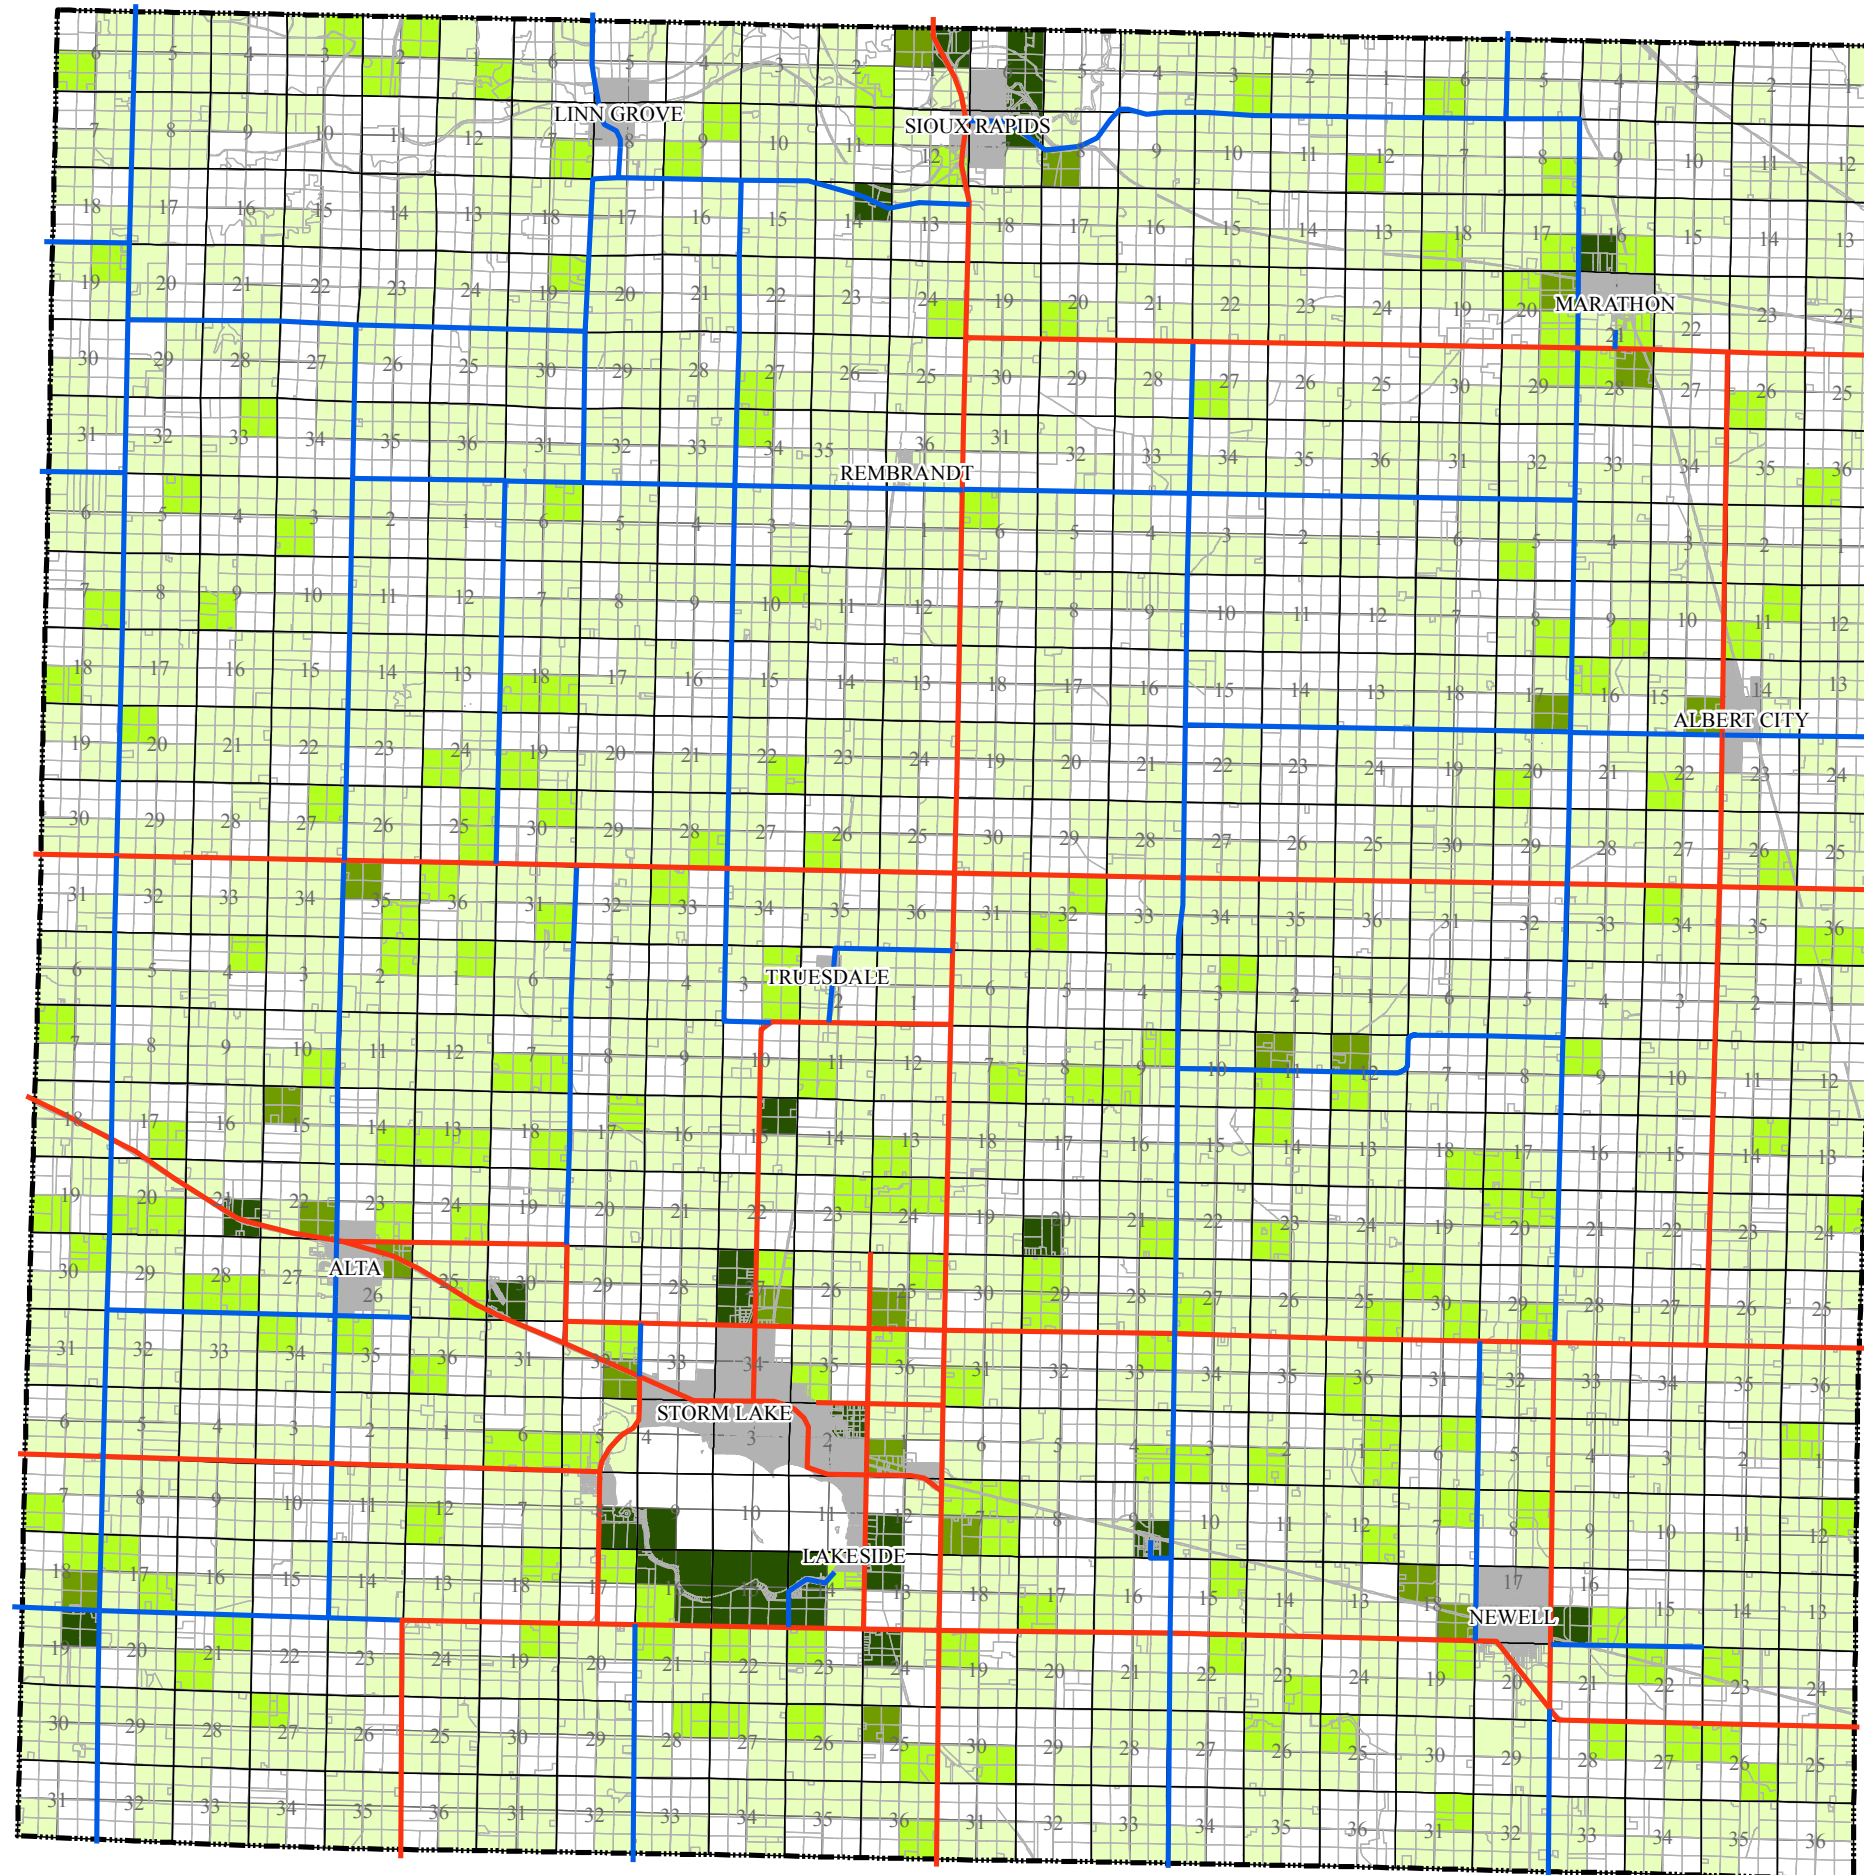

Buena Vista County, Iowa

Figure 10: Total Residential Density Per Quarter-Section

Legend

- 0 Residences
- 1
- 2
- 3
- 4 or More Residences
- Arterial
- Collector
- Corporate Limits
- Parcels

Created By: J. Mohr
Date: Aug 2009
Software: ArcGIS 9.2
File: I011PL1