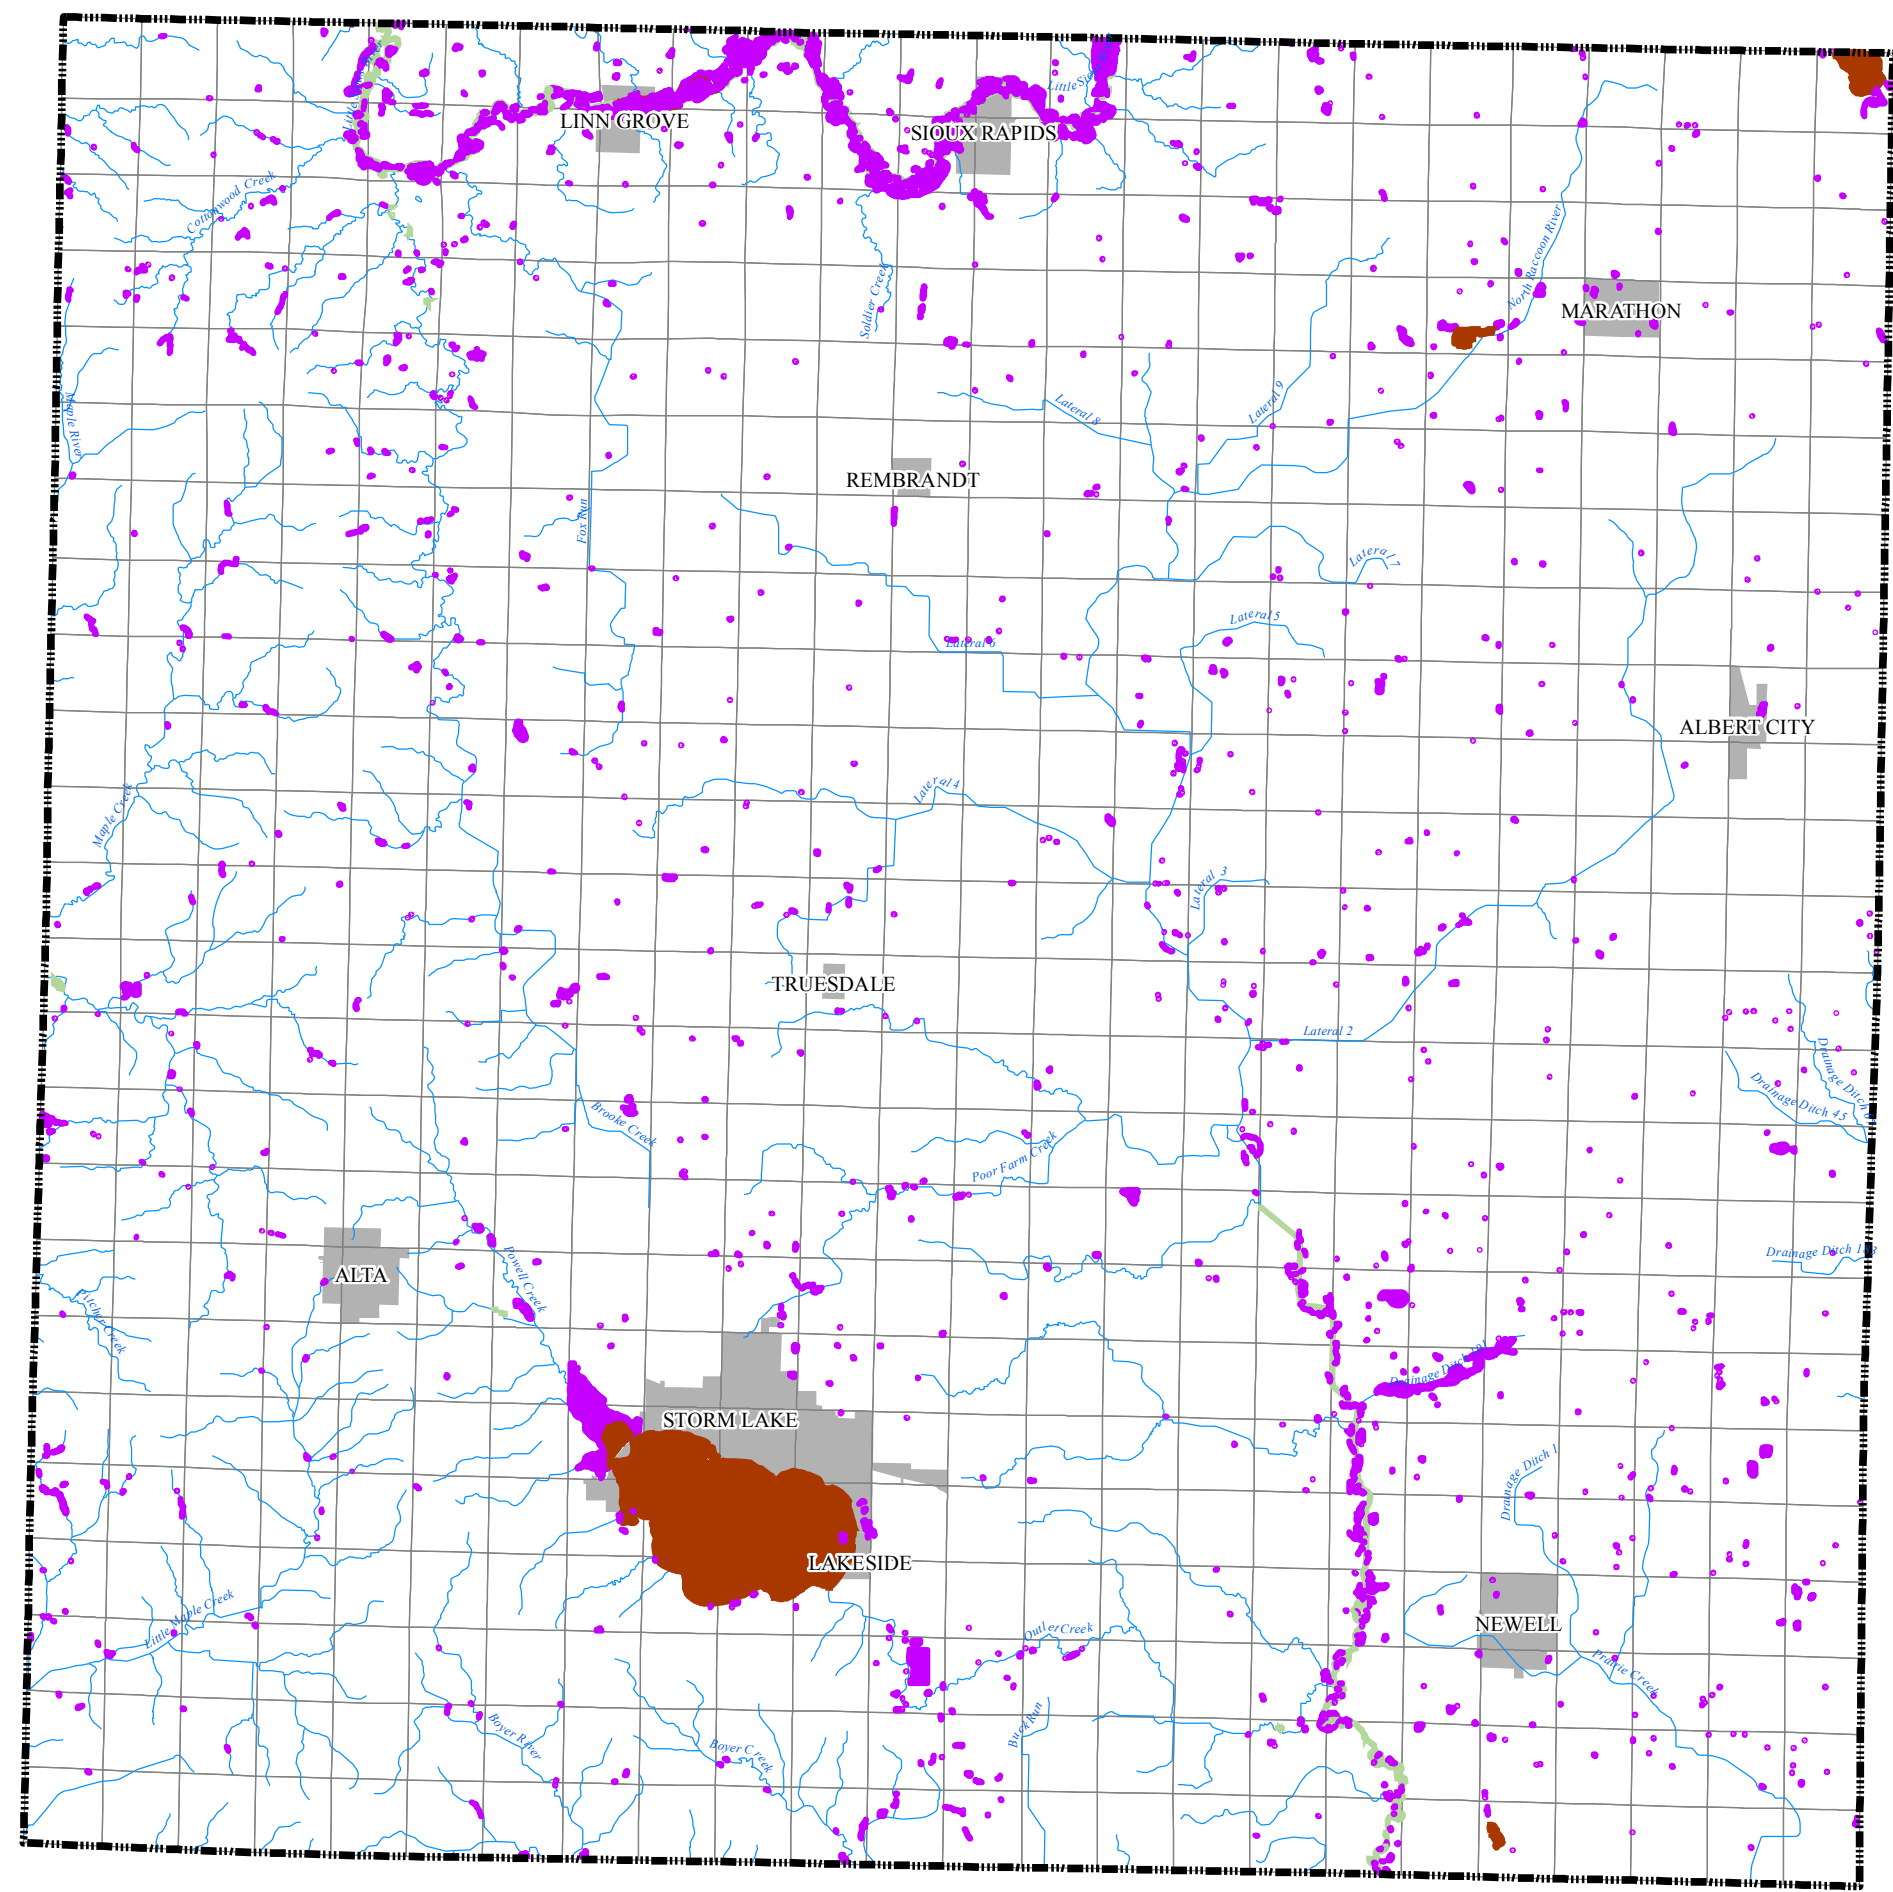

Buena Vista County, Iowa

Figure 14: Wetlands

Legend

- Wetland System
- Riverine
 - Lacustrine
 - Palustrine
- Rivers
- Corporate Limits
- section_poly

Created By: J. Mohr
Date: Aug 2009
Software: ArcGIS 9.2
File: I011PL1

This map was prepared using information from record drawings supplied by JEO and/or other applicable city, county, federal, or public or private entities. JEO does not guarantee the accuracy of this map or the information used to prepare this map. This is not a scaled plot.