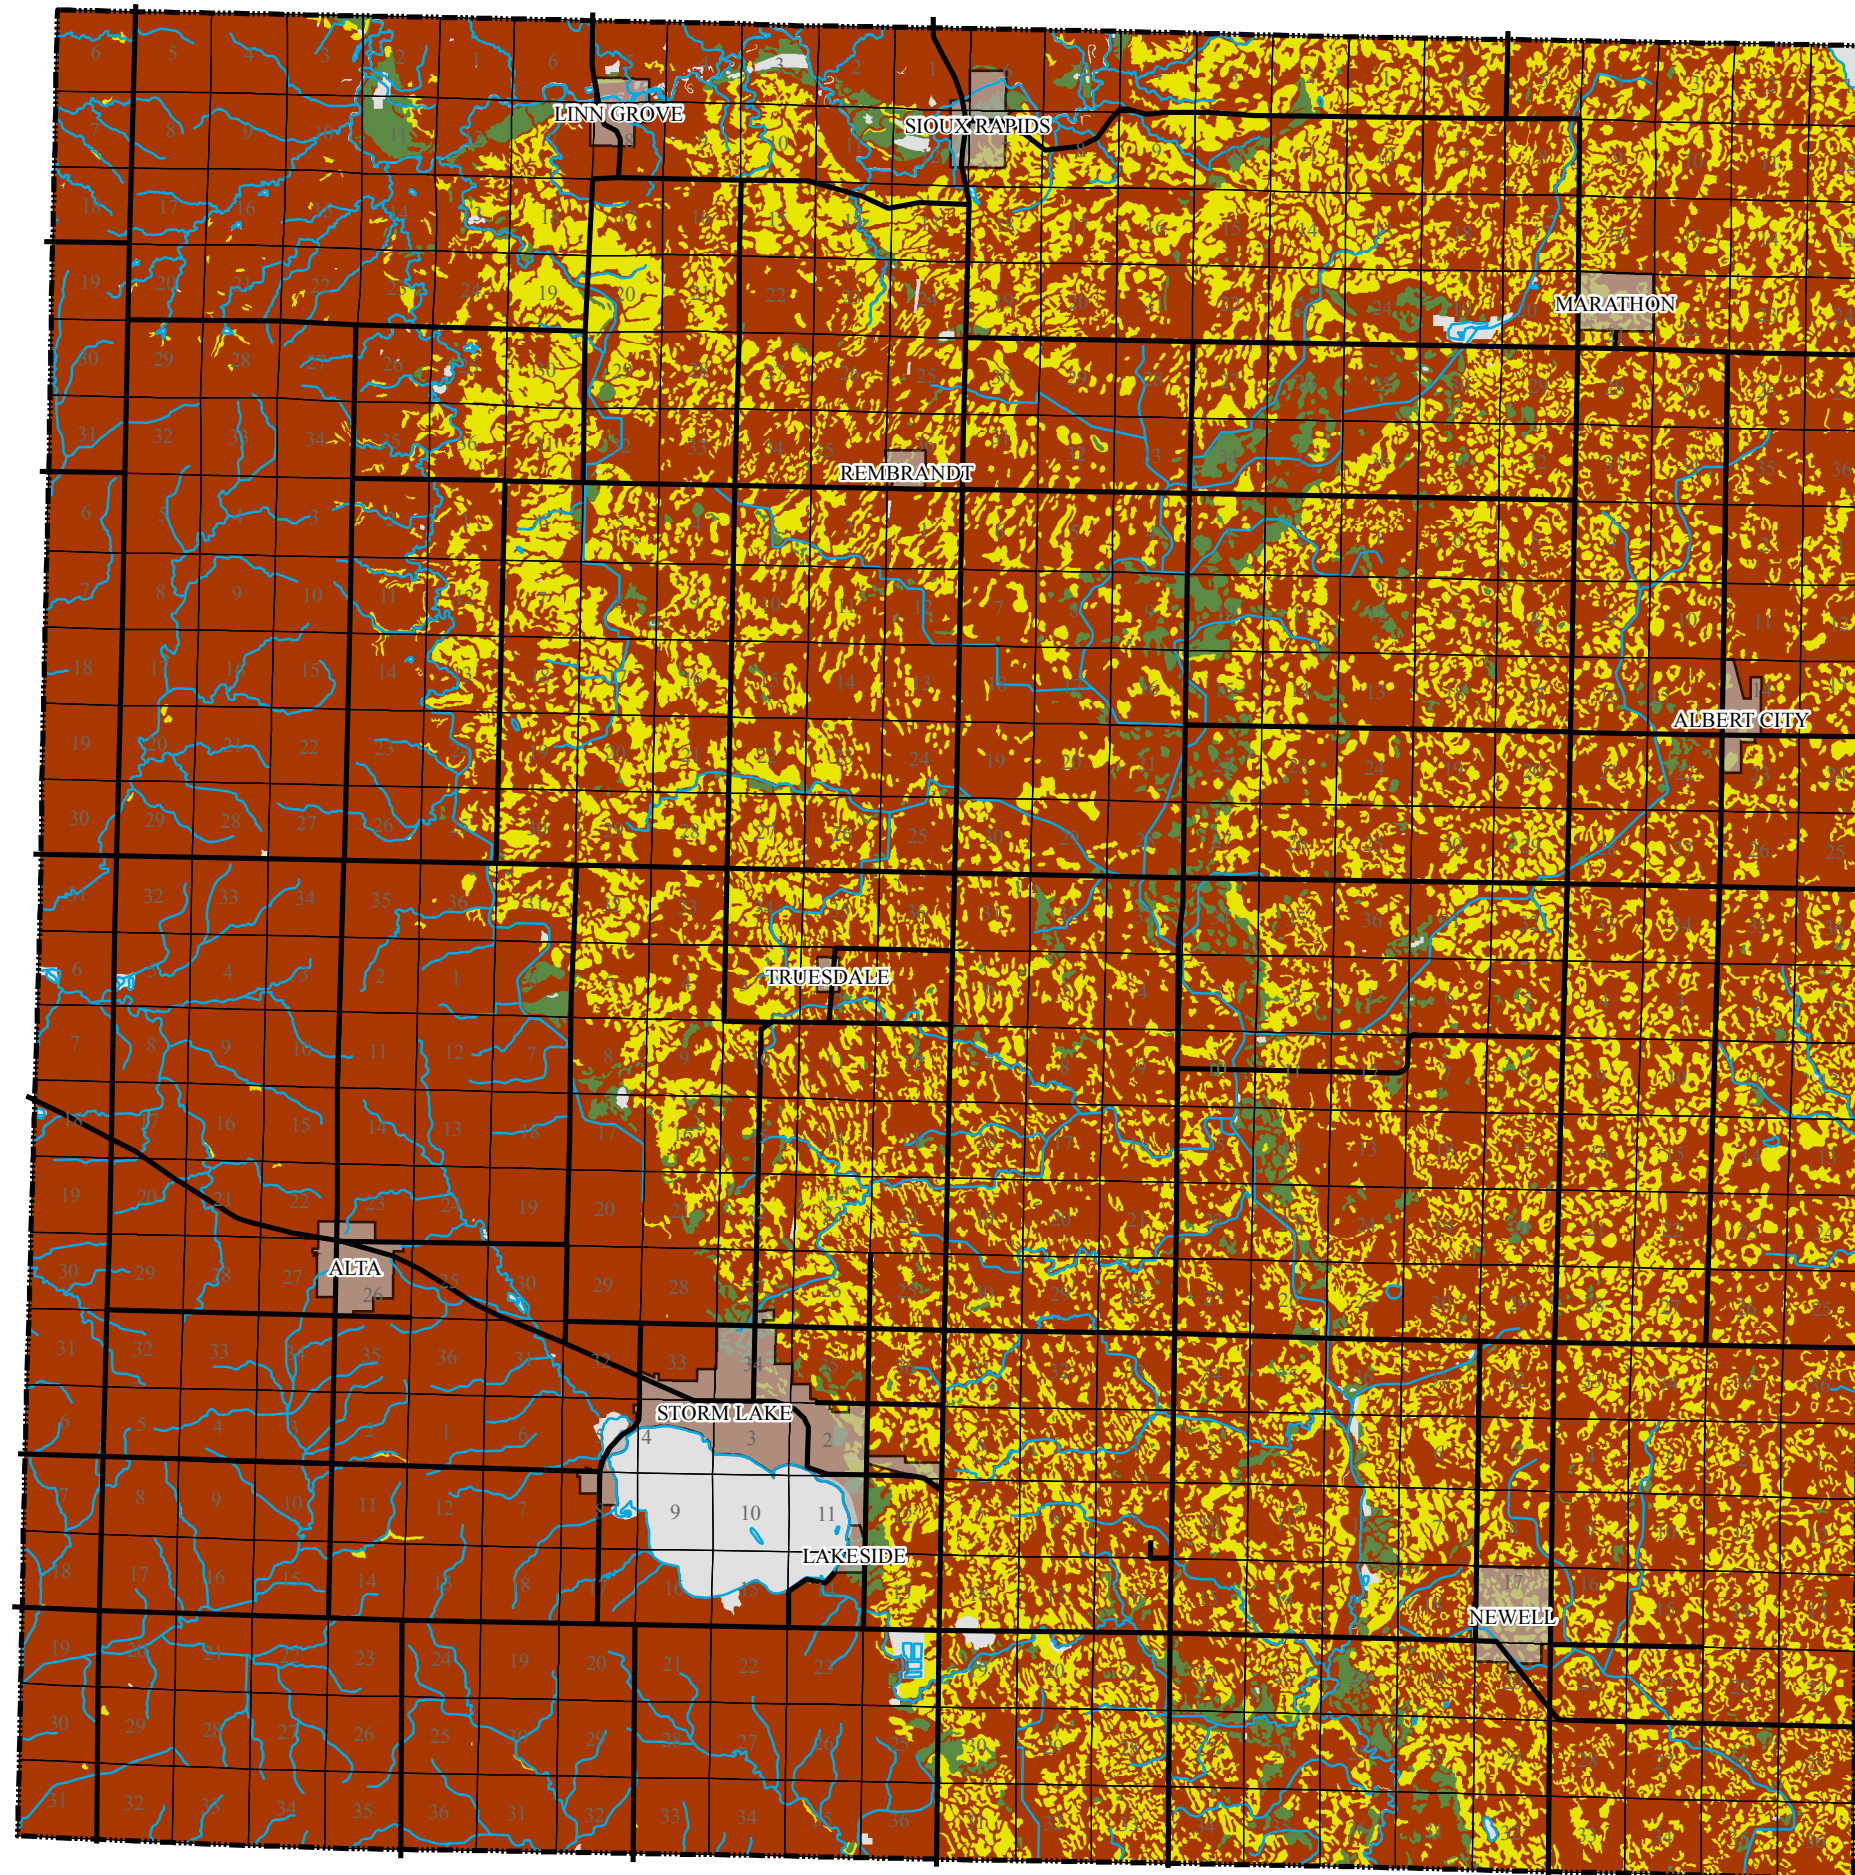

Buena Vista County, Iowa

Figure 22: Soil Map Series
Local Roads and Streets
Limitations

Legend

Local Roads and Streets Limitations

- Not Rated
- Not limited
- Somewhat limited
- Very limited
- Major Roads
- Corporate Limits
- Rivers

Created By: J. Mohr
Date: Aug 2009
Software: ArcGIS 9.2
File: I011PL1