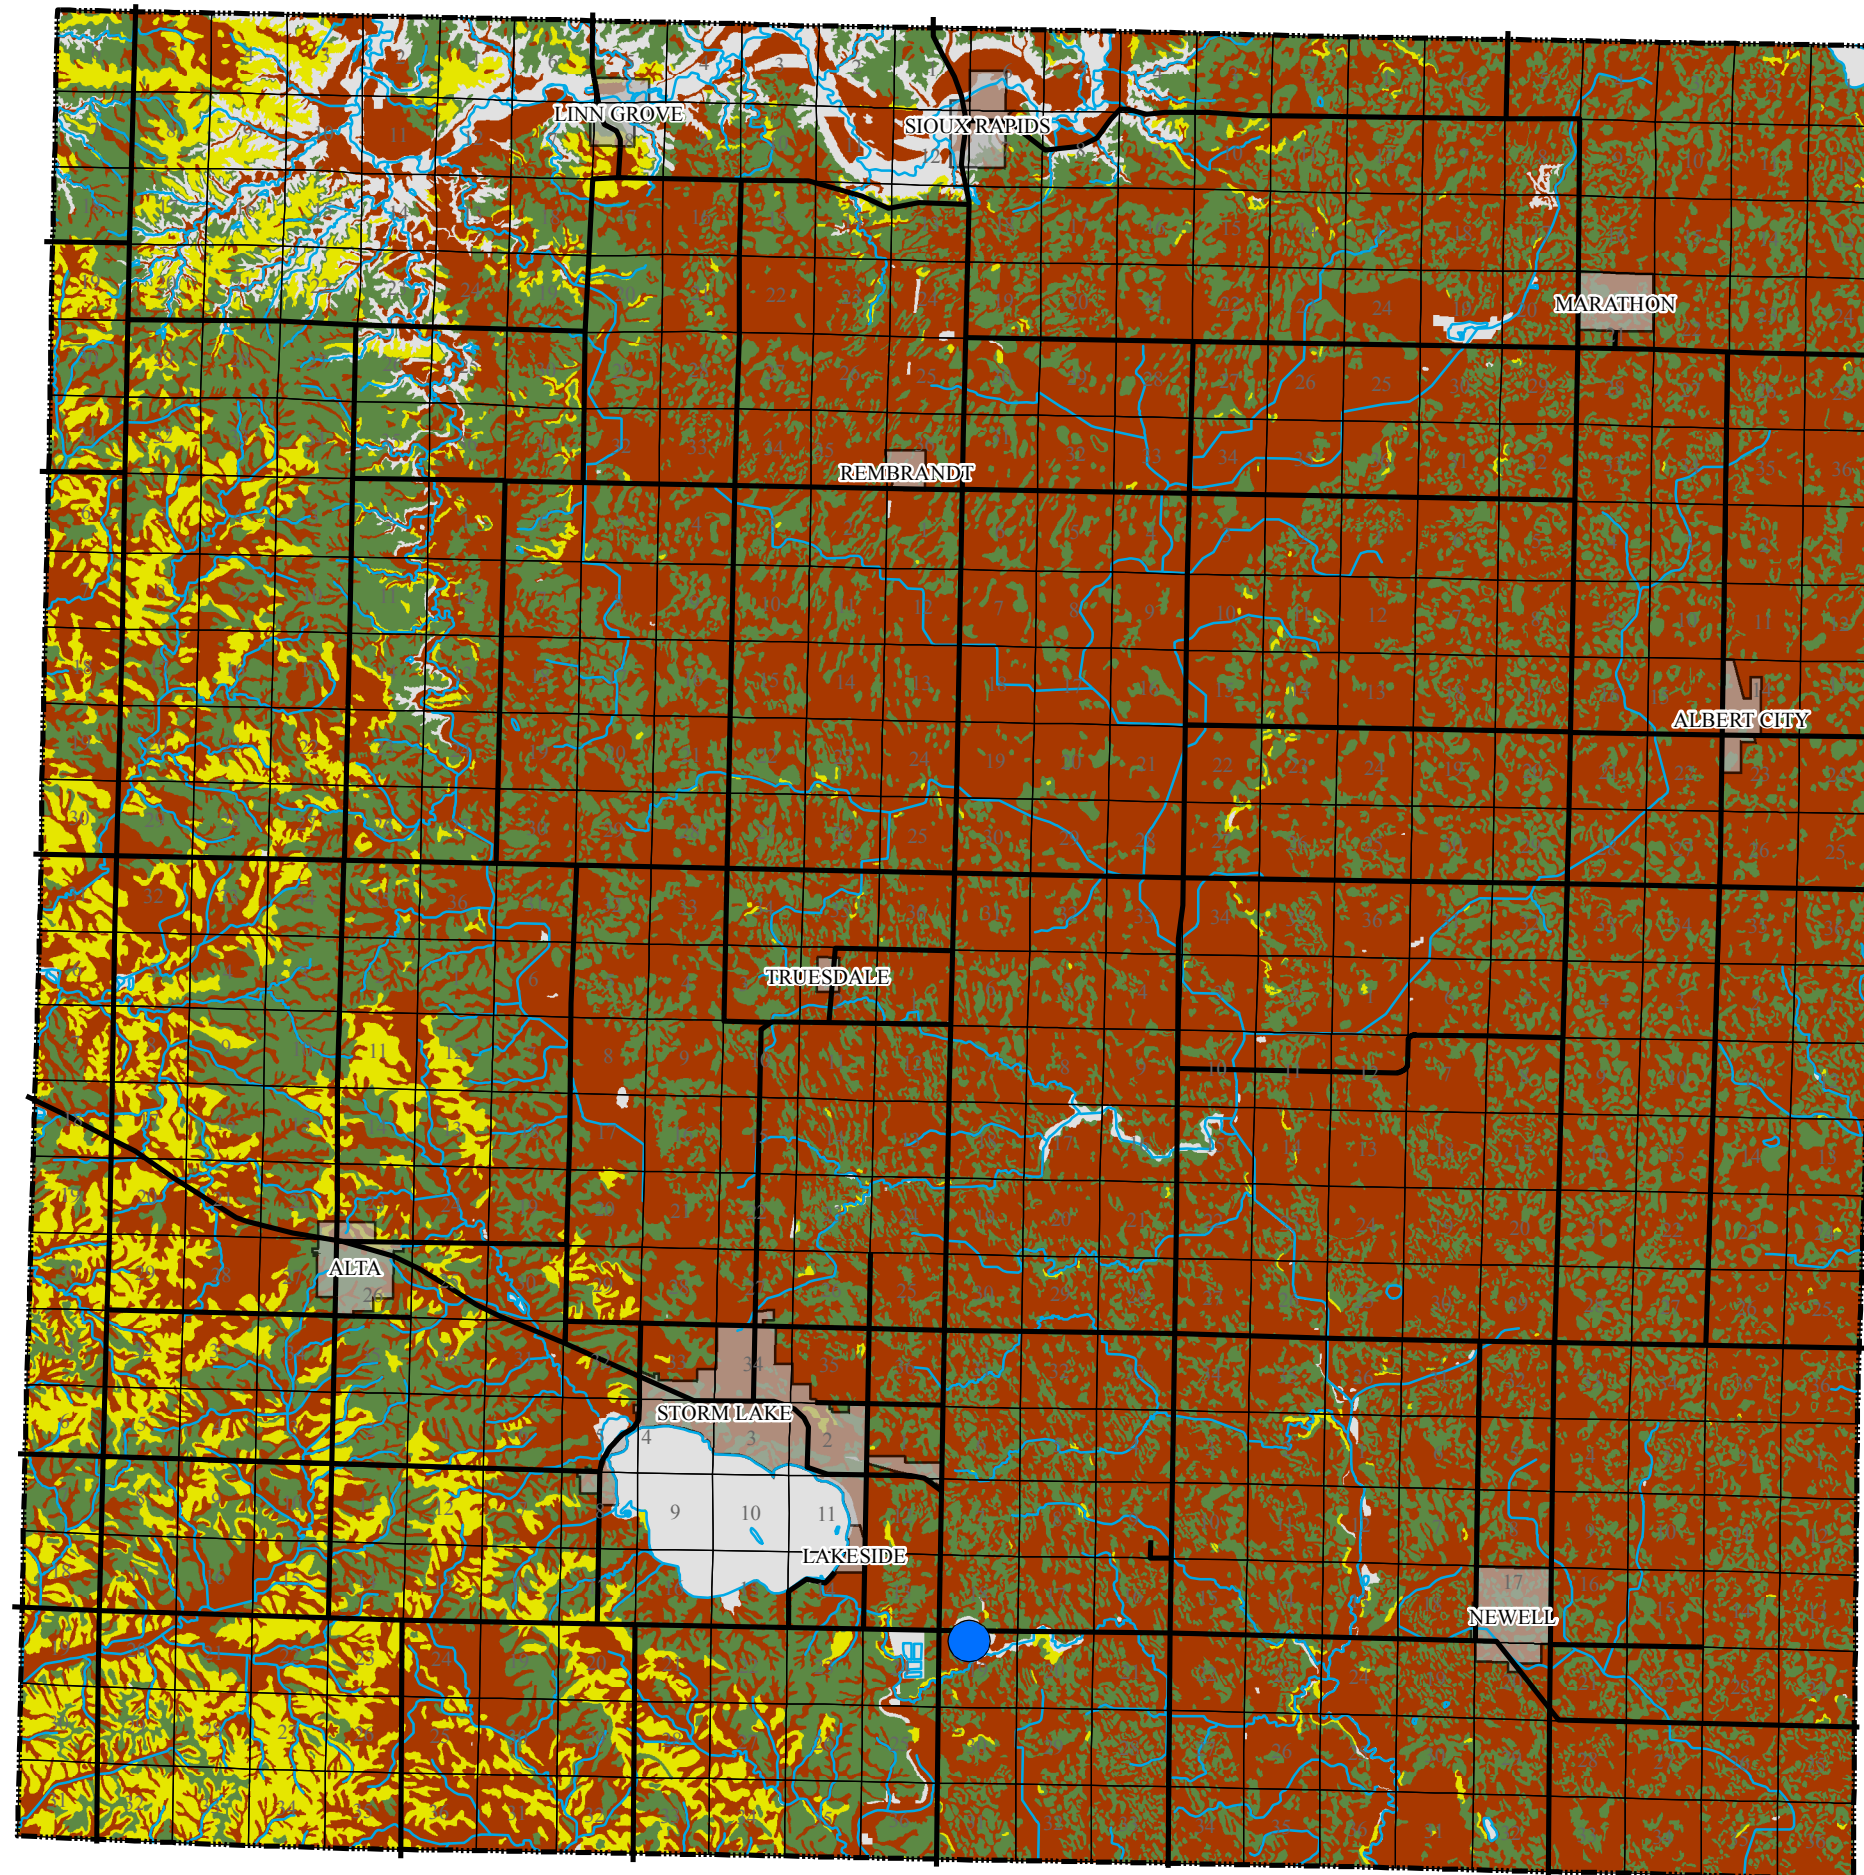

Buena Vista County, Iowa

Figure 23: Soil Map Series
Landfill Limitations

Legend

Landfill Limitations

- Not Rated
- Not limited
- Somewhat limited
- Very limited
- Buena Vista County Landfill
- Major Roads
- Corporate Limits
- Rivers

Created By: J. Mohr
 Date: Aug 2009
 Software: ArcGIS 9.2
 File: I011PL1

This map prepared using information from record drawings supplied by JEO and/or other applicable city, county, federal, or public or private entities. JEO does not guarantee the accuracy of this map or the information used to prepare this map. This is not a scaled plot.