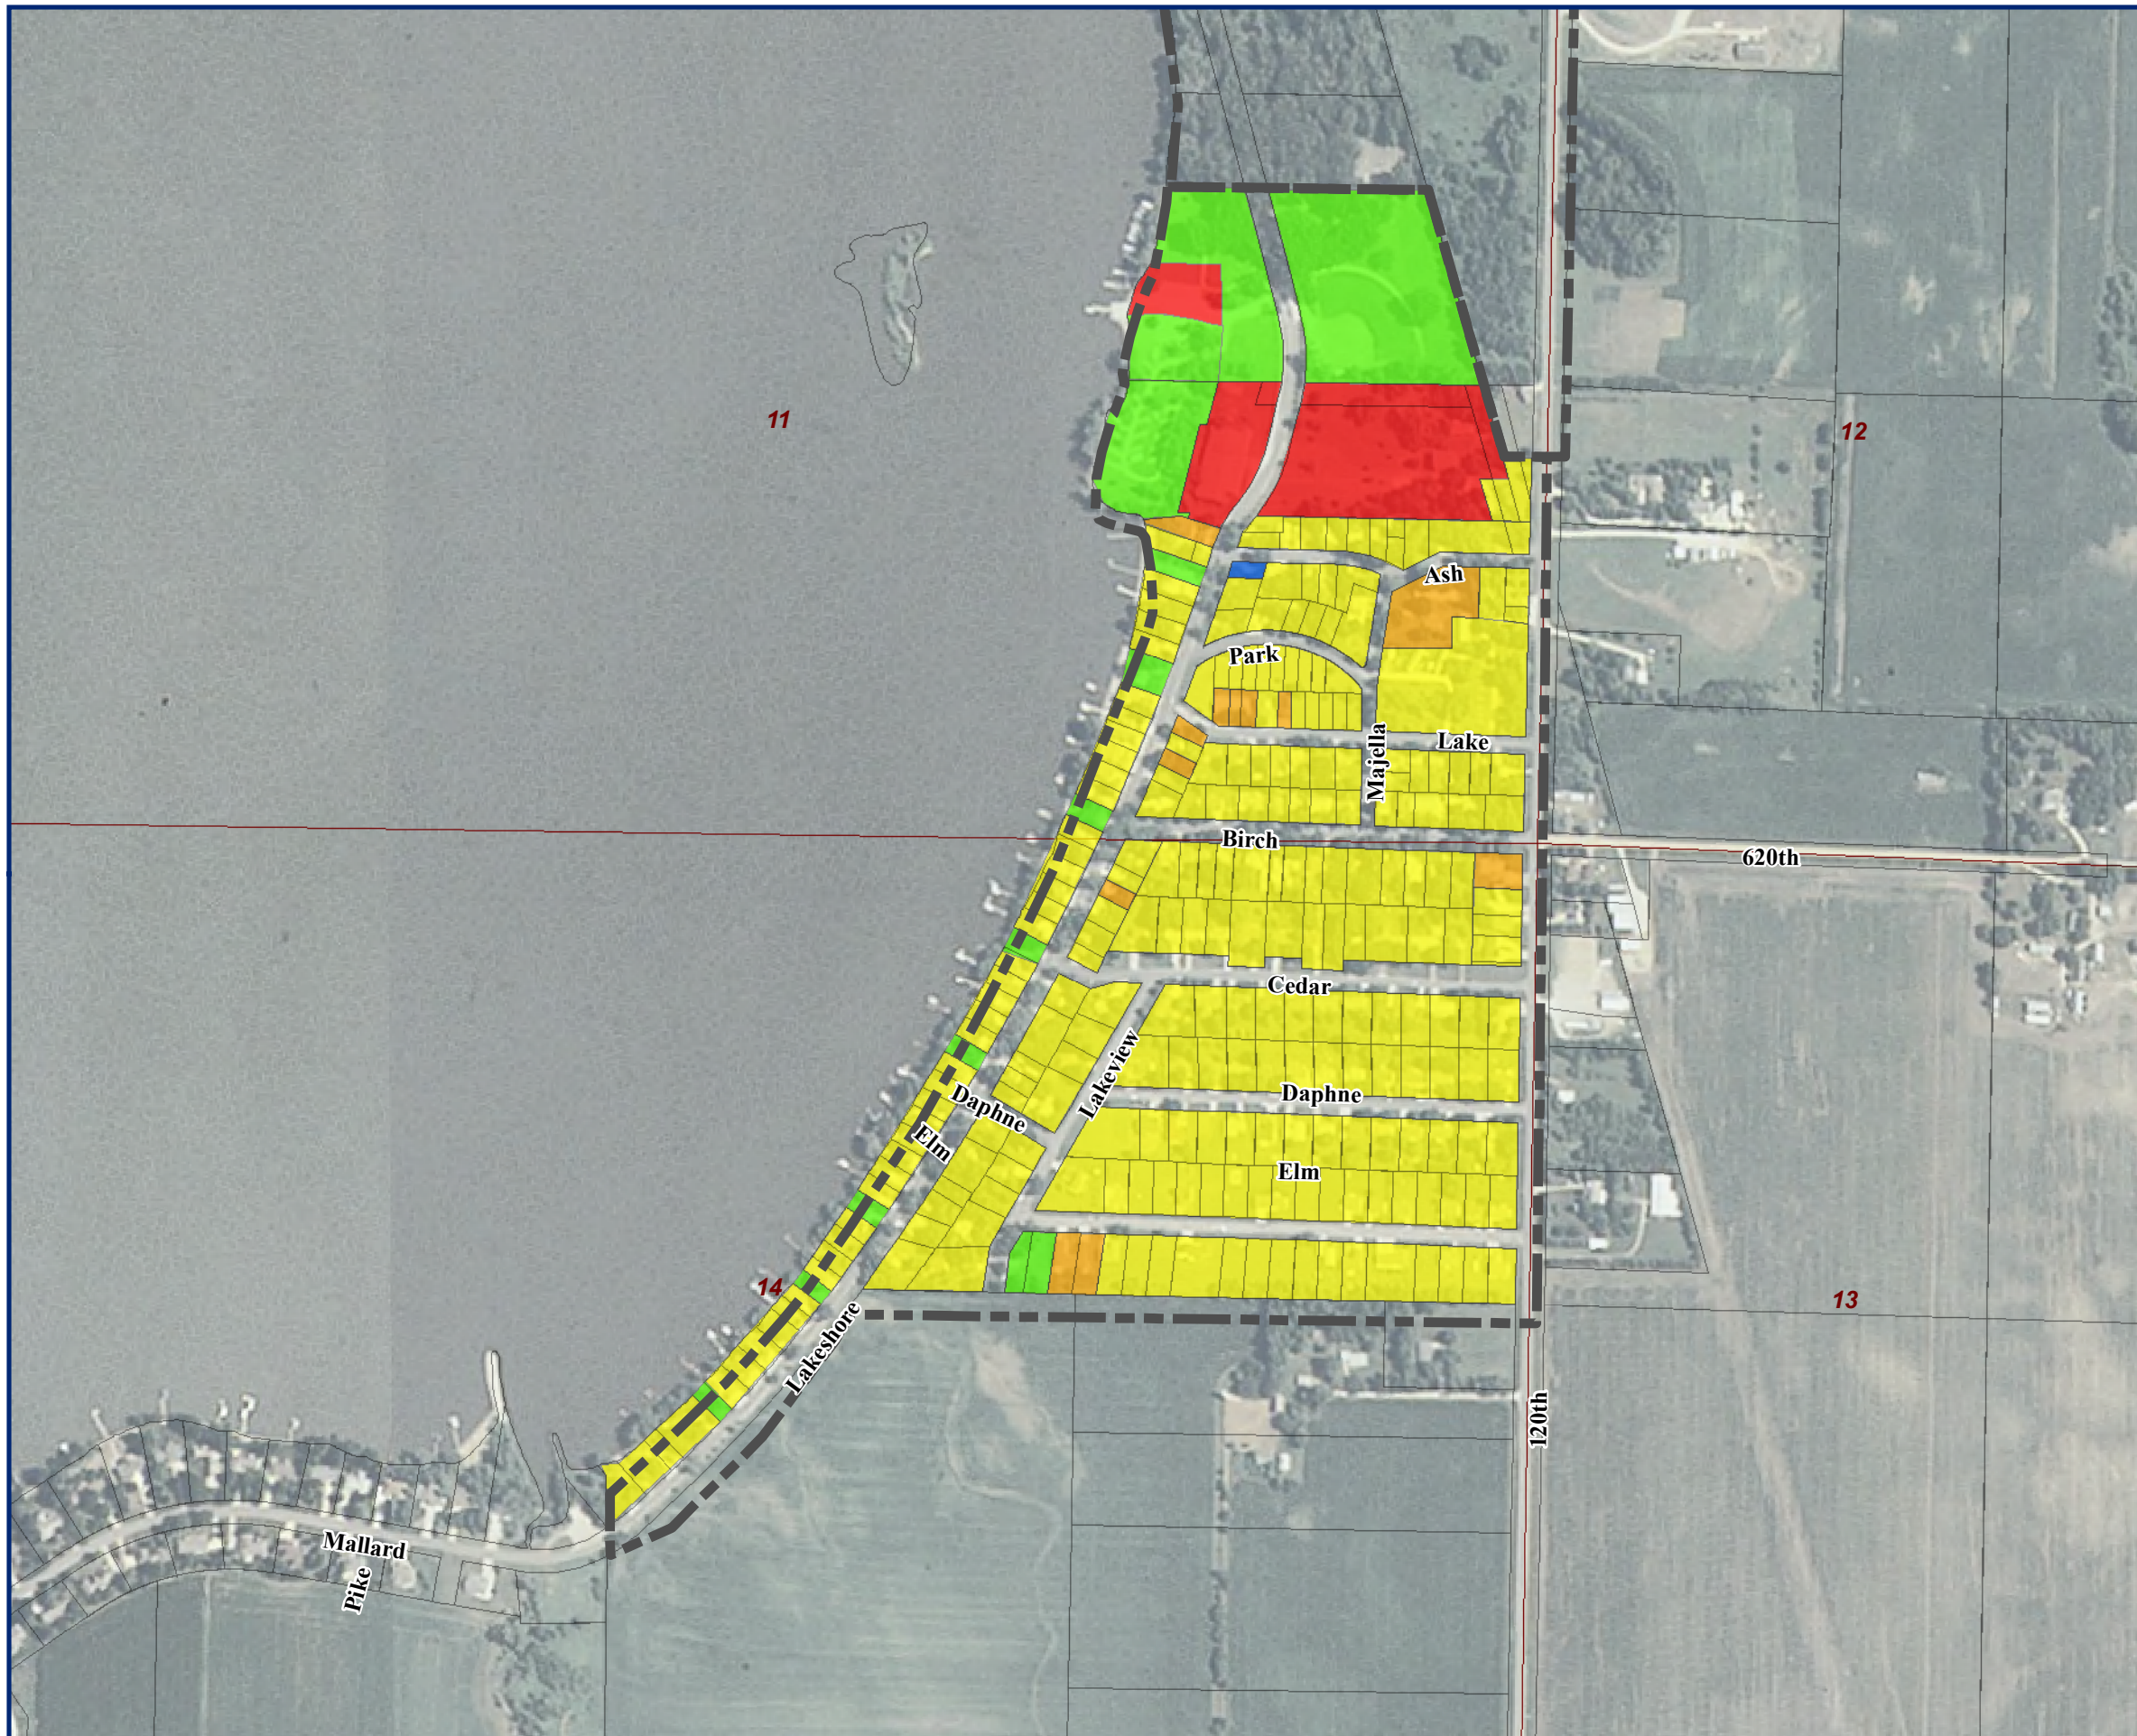

Lakeside

Buena Vista County, Iowa

Figure 6: Existing Land Use Map

Legend

- Agriculture
- Single Family Residential
- Multi Family Residential
- Commercial
- Industrial
- Civic
- Recreation
- Corporate Limits
- Parcels

Created By: J. Mohr / J. Sather
Date: Aug 2009
Software: ArcGIS 9.2
File: 1011PL1