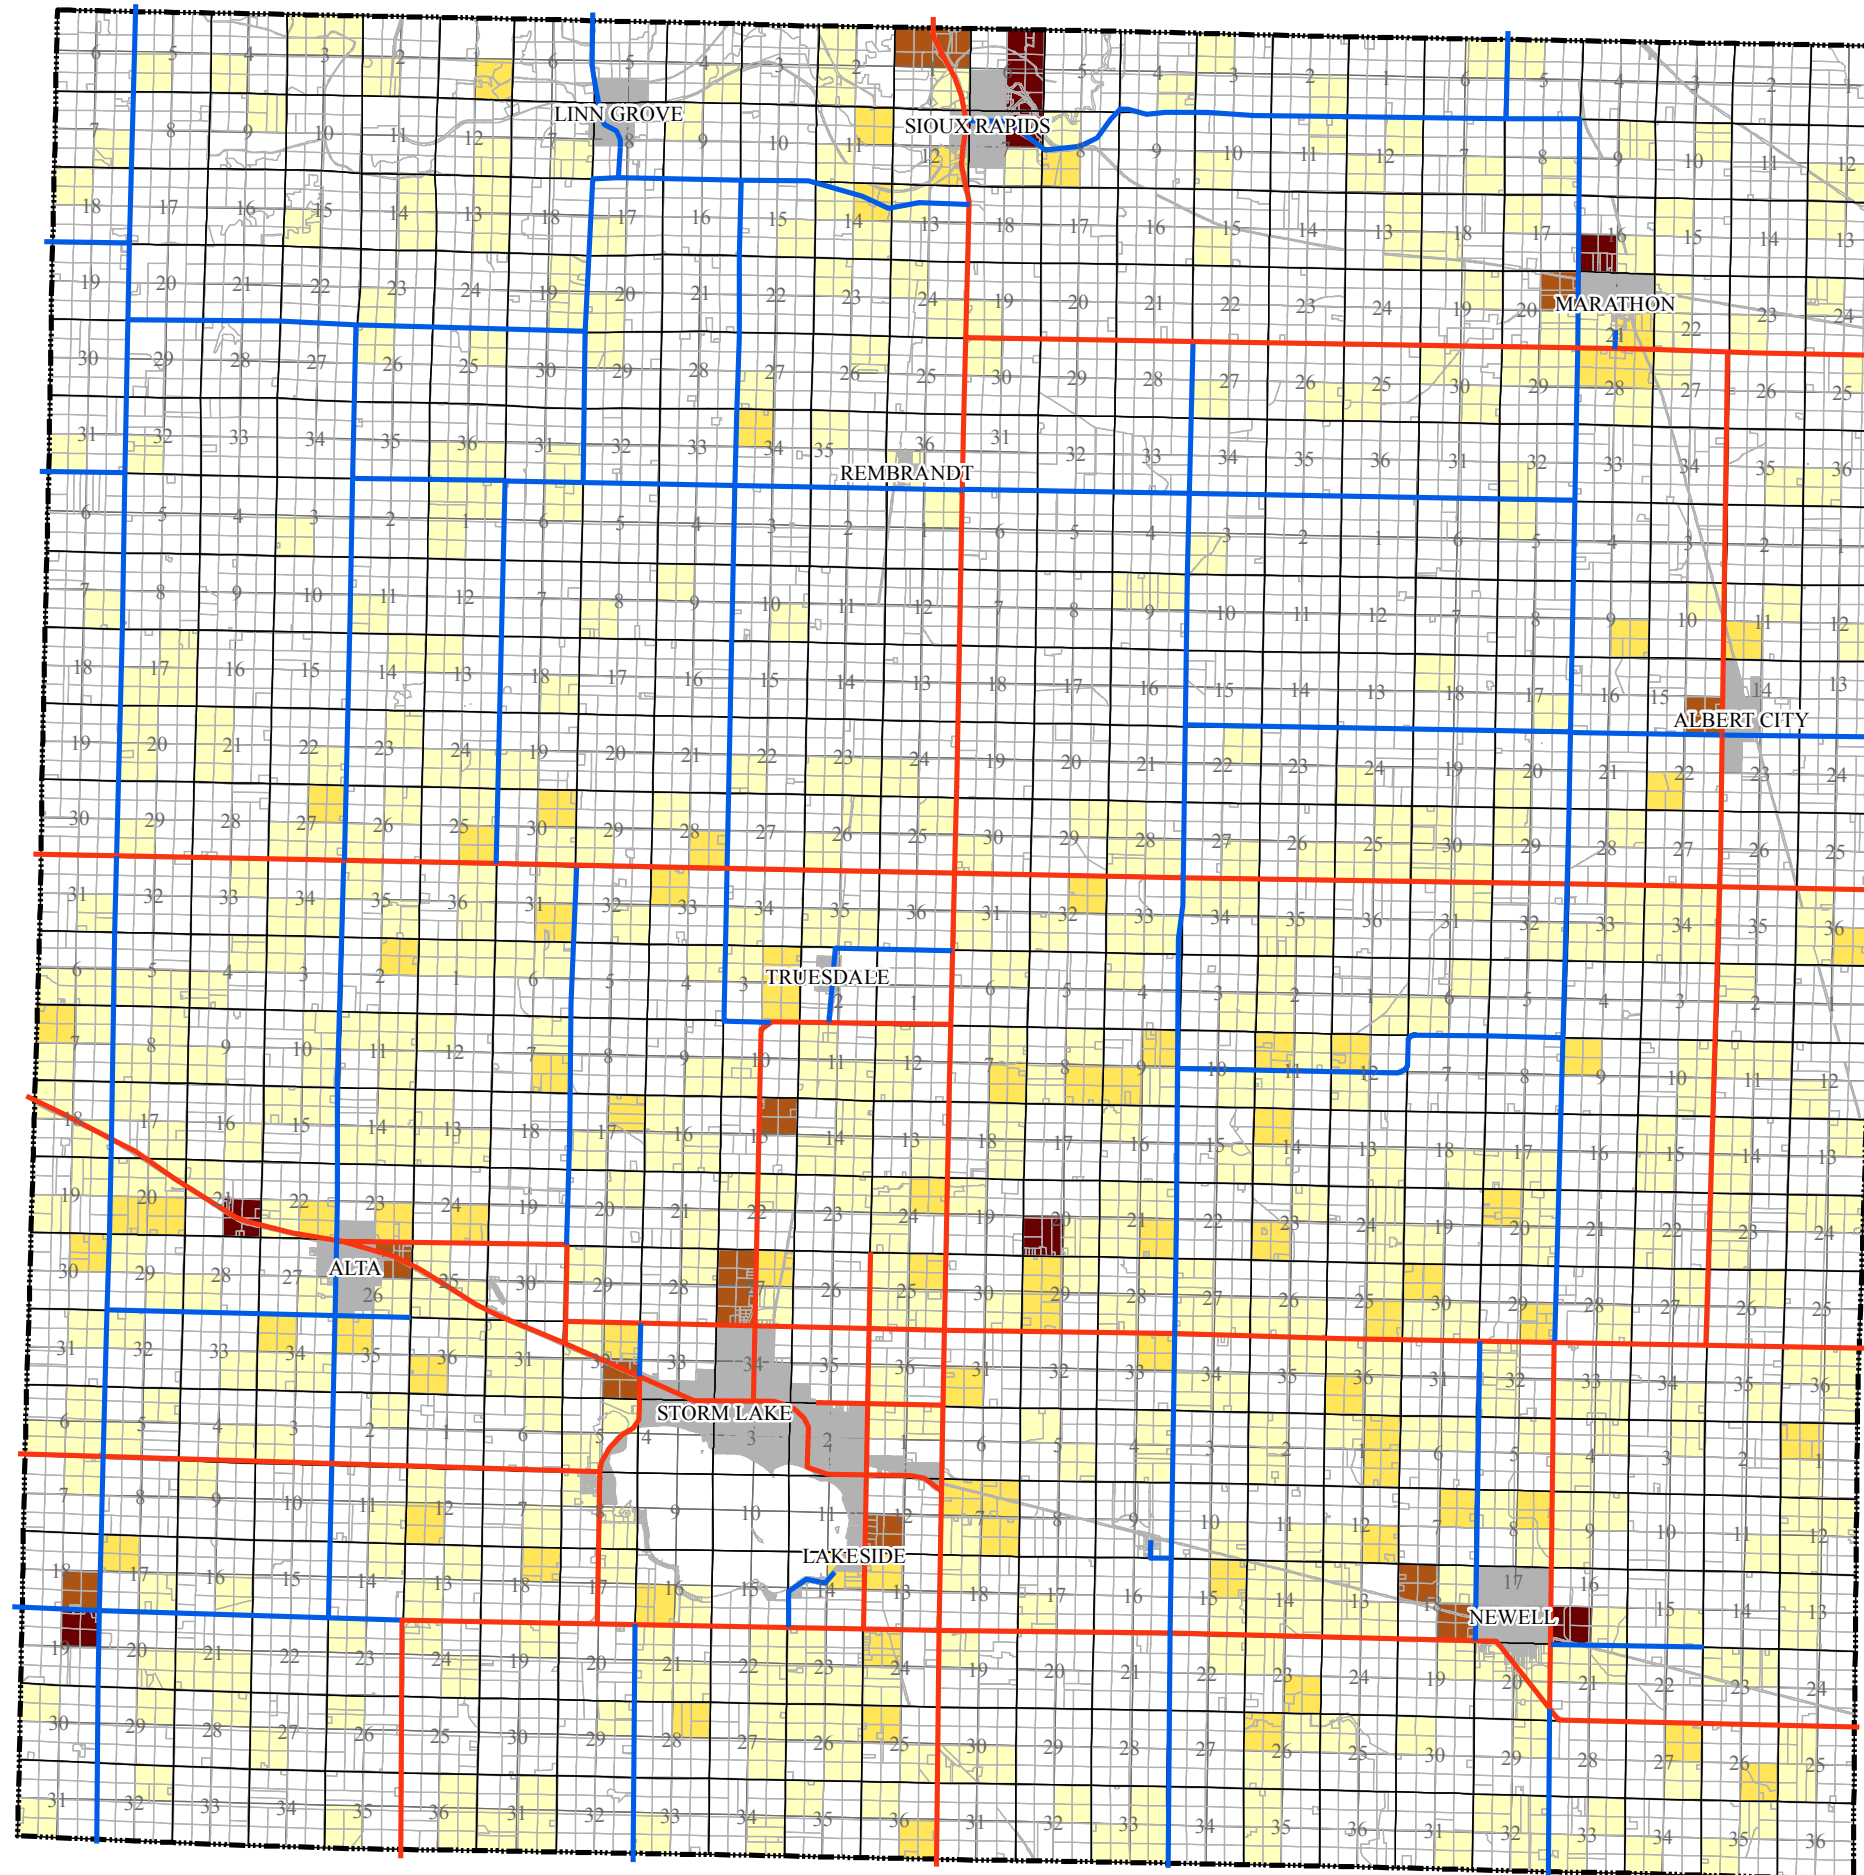

Buena Vista County, Iowa

Figure 8: Acreage Density Per Quarter-Section

Legend

- 0 Acreages
- 1
- 2
- 3
- 4 or More Acreages
- Arterial
- Collector
- Corporate Limits
- Parcels

Created By: J. Mohr
Date: Aug 2009
Software: ArcGIS 9.2
File: I011PL1